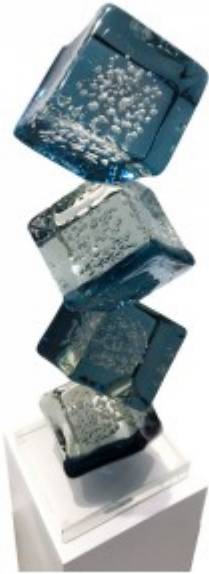

## CUBES - COMPOSITION

\$7,081.10

This cube is a unique piece and its timeless luxury makes it perfect for enriching any ambiance.

### DESCRIPTION

---

From Alberto Donà an astonishing composition of four different hand shaped cubes. The straight square lines, the incredible little galaxy of shapes trapped inside the crystal glass, the choice of elegant avio blue. It is - actualy - a unique piece and its timeless luxury makes it perfect for enriching any ambiance.