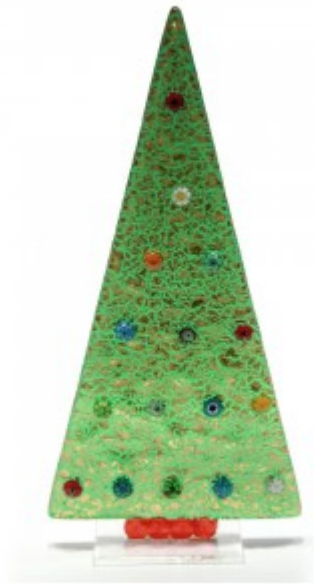

CHRISTMAS TREE 26 CM

\$131.72

Christmas Tree 12x26CM

DESCRIPTION

This glasswork is executed "a lume". It means that a single master makes the piece using a light to fuse and to model sticks of colored Murano Glass. Each variation from what hereby shown is to be considered as a proof of this craftsmanship. This could be an excellent choice for a gift or corporate gift too.