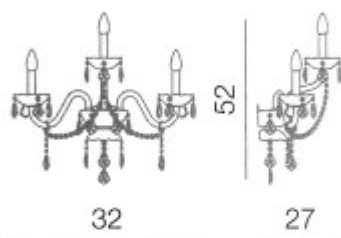

DREAM 3 LIGHTS WALL LIGHT - APPLIQUE

~~\$596.59~~

SPECIAL PRICE **\$477.27**

Dream parete 3L

L 32 cm - H 52 cm - SP 27 cm

3 x E14 40W

Lighting collection with lead crystal 24% PbO pendants, available with 24 KT golden or nickel frame. With quick connect "Sistema Leonardo".

Lightbulb socket: E14 40W. Also available with other international standards.

DESCRIPTION

Its faceted crystals and pendants that create fascinating effects of light play make the Dream lighting collection unique, bringing to your home the elegance of the Belle Époque. It's fitted with the Leonardo system, a new and convenient way to assembly your chandelier. The "Sistema Leonardo" enables the user to connect the arms to the pre-wired central body in one simple operation, with just one click. "Sistema Leonardo" is patented and certified to meet the EU IMQ and UL standards. Cleaning time is considerably decreased whereas safety is maximized. It's now possible to enjoy the beauty of an extremely stylish wall light without the difficulty to assembly it. Available with 24 KT golden or nickel frame. This product has been handcrafted using the traditional Murano techniques.