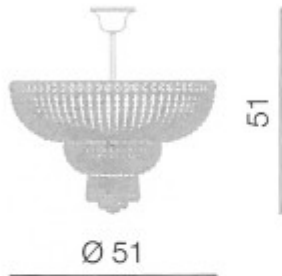

BEETHOVEN 6 LIGHTS CHANDELIER

~~\$1,259.13~~

SPECIAL PRICE \$1,007.31

Beethoven sospensione Ø 50 cm
Ø 51 cm - H 51 cm
6 x E14 40W

The shiny crystals decompose light creating incredible brightness and evocative reflections.
Lightbulb socket: E14 40W. Also available with other international standards.

DESCRIPTION

Lighting collection Classico style with lead crystal 24% PbO pendants. The shiny crystals decompose light creating incredible brightness and evocative reflections. Its exclusive elegance will embellish any room. Available with 24 KT golden or nickel frame. This product has been handcrafted using the traditional Murano techniques by the atelier Voltolina.