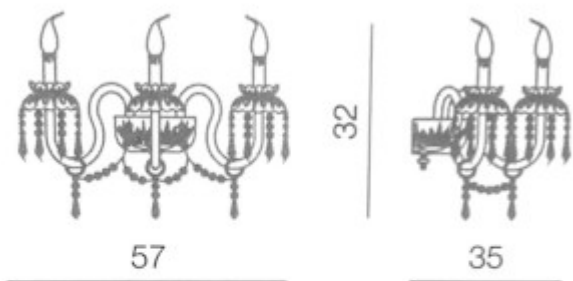

ALICANTE 3 LIGHTS WALL LAMP

~~\$953.24~~

SPECIAL PRICE \$762.60

Alicante parete 3L

L 57 cm - H 32 cm - SP 35 cm

3 x E14 40W

Lighting collection with lead crystal 24% PbO pendants, available with 24 KT golden or nickel frame. With quick connect "Sistema Leonardo".

Lightbulb socket: E14 40W. Also available with other international standards.

DESCRIPTION

Its faceted crystals and pendants that create fascinating effects of light play make the Alicante lighting collection unique, bringing to your home the elegance of the Belle Époque. It's fitted with the Leonardo system, a new and convenient way to assembly your chandelier. Available with 24 KT golden or nickel frame. The "Sistema Leonardo" enables the user to connect the arms to the pre-wired central body in one simple operation, with just one click. "Sistema Leonardo" is patented and certified to meet the EU IMQ and UL standards. Cleaning time is considerably decreased whereas safety is maximized. It's now possible to enjoy the beauty of an extremely stylish chandelier without the difficulty to assembly it. This product has been handcrafted using the traditional Murano techniques by the atelier Voltolina.